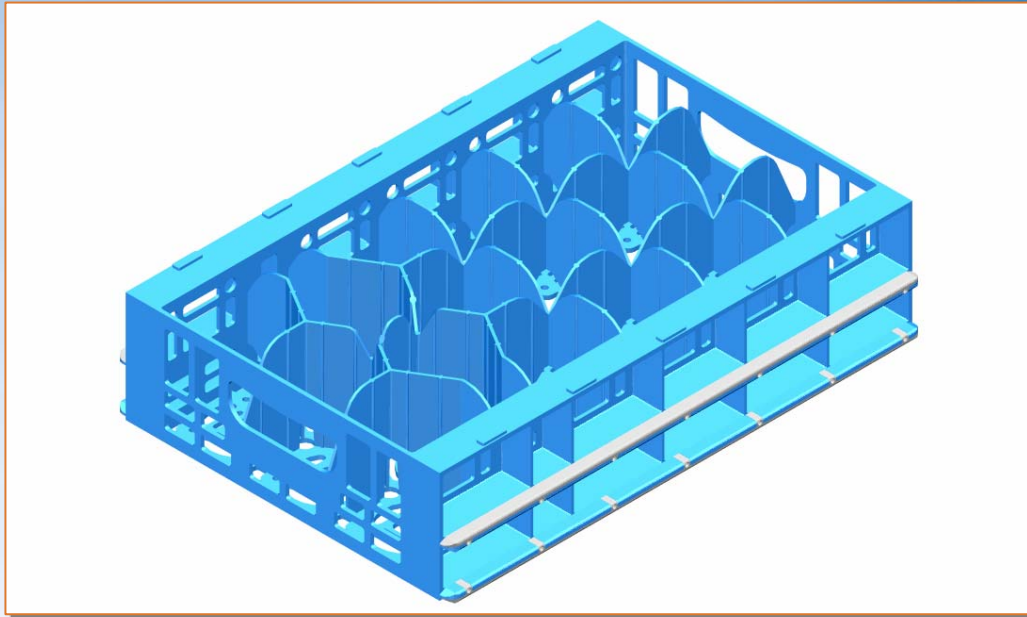

TA003

RACK NO.	A	B	C	D	GLASS		CAPACITY	CONTAINER
	(MM)	(MM)	(MM)	(MM)	E (MM)	F (MM)	RACK	NO.
TA003	259	278	390	93.5	63	87.5	17	CA

CA