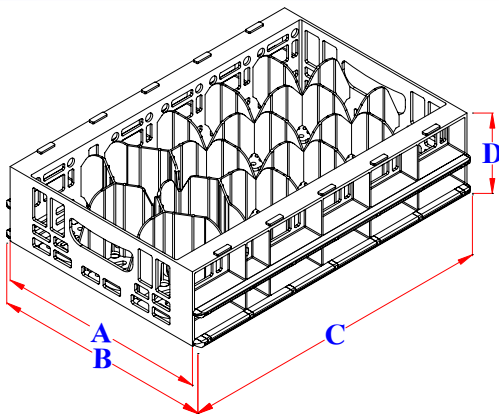

TA003

RACK NO.	A	B	C	D	GLASS		CAPACITY	CONTAINER
	(MM)	(MM)	(MM)	(MM)	E (MM)	F (MM)	RACK	NO.
TA003	259	278	390	93.5	63	87.5	17	CA

CA